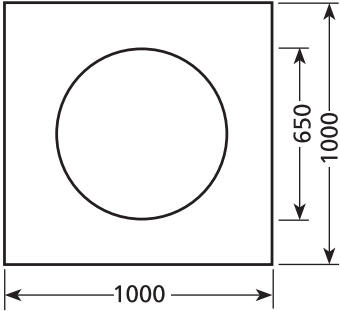

SMALL SQUARE 1m & less

R650S

LARGE SQUARE 1m & larger

S700L

S700S

S800L

S800S

S900L

CURVED

R650 OFFSET

C700S

C800L

5 SIDED TRIANGULAR

T800S

T800L

SHOWERDOME HEIGHT

Showerdomes are blown to a height of 150mm at the apex.