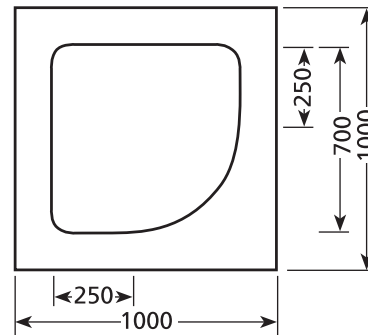

SMALL SQUARE 1m & less

R650S

LARGE SQUARE 1m & larger

S700L

S700S

S800L

S800S

S900L

CURVED

R650 OFFSET

C700S

C800L

5 SIDED TRIANGULAR

T800S

T800L

SHOWERDOME HEIGHT

Showerdomes are blown to a height of 150mm at the apex.