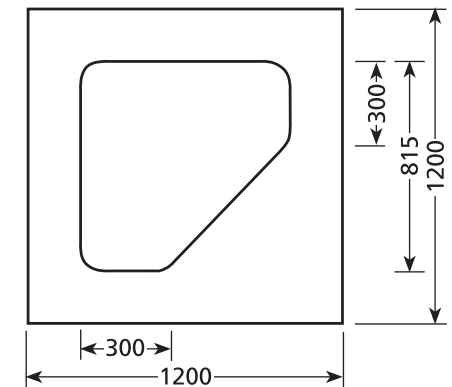

CURVED

R650 OFFSET

C700S

C800L

5 SIDED TRIANGULAR

T800S

T800L

SHOWERDOME HEIGHT

Showerdomes are blown to a height of 150mm at the apex.