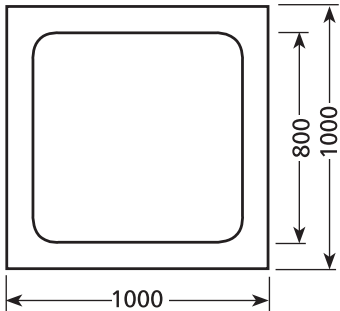

SMALL SQUARE 1m & less

R650S

LARGE SQUARE 1m & larger

S700L

S700S

S800L

S800S

S900L

CURVED

R650 OFFSET

C700S

C800L

5 SIDED TRIANGULAR

T800S

T800L

SHOWERDOME HEIGHT

Showerdomes are blown to a height of 150mm at the apex.