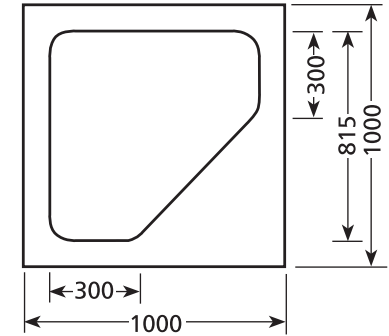

CURVED

R650 OFFSET

C700S

C800L

5 SIDED TRIANGULAR

T800S

T800L

SHOWERDOME HEIGHT

Showerdomes are blown to a height of 150mm at the apex.