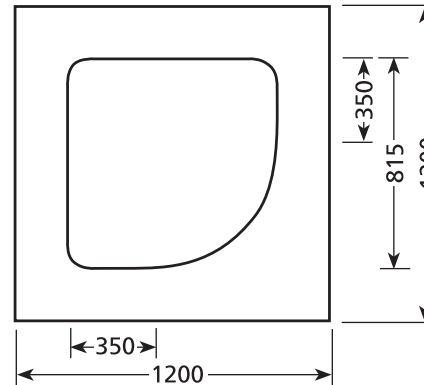

CURVED

R650 OFFSET

C700S

C800L

5 SIDED TRIANGULAR

T800S

T800L

SHOWERDOME HEIGHT

Showerdomes are blown to a height of 150mm at the apex.