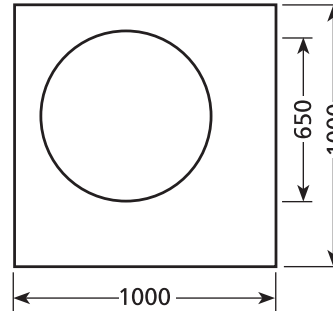

SMALL SQUARE 1m & less

R650S

LARGE SQUARE 1m & larger

S700L

S700S

S800L

S800S

S900L

CURVED

R650 OFFSET

C700S

C800L

5 SIDED TRIANGULAR

T800S

T800L

SHOWERDOME HEIGHT

Showerdomes are blown to a height of 150mm at the apex.