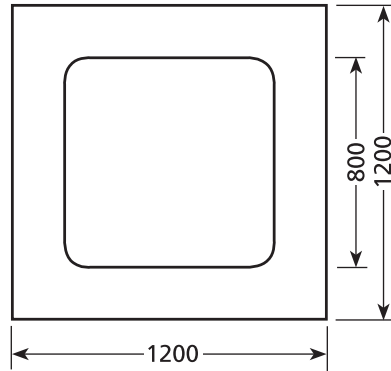

SMALL SQUARE 1m & less

R650S

LARGE SQUARE 1m & larger

S700L

S700S

S800L

S800S

S900L

CURVED

R650 OFFSET

C700S

C800L

5 SIDED TRIANGULAR

T800S

T800L

SHOWERDOME HEIGHT

Showerdomes are blown to a height of 150mm at the apex.