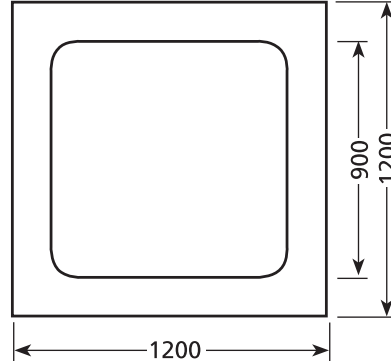

SMALL SQUARE 1m & less

R650S

LARGE SQUARE 1m & larger

S700L

S700S

S800L

S800S

S900L

CURVED

R650 OFFSET

C700S

C800L

5 SIDED TRIANGULAR

T800S

T800L

SHOWERDOME HEIGHT

Showerdomes are blown to a height of 150mm at the apex.