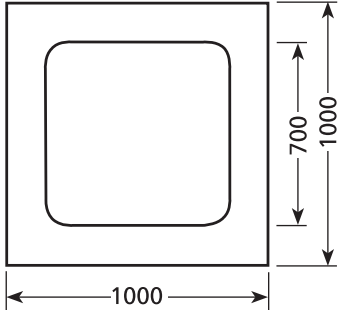

SMALL SQUARE 1m & less

R650S

LARGE SQUARE 1m & larger

S700L

S700S

S800L

S800S

S900L

CURVED

R650 OFFSET

C700S

C800L

5 SIDED TRIANGULAR

T800S

T800L

SHOWERDOME HEIGHT

Showerdomes are blown to a height of 150mm at the apex.