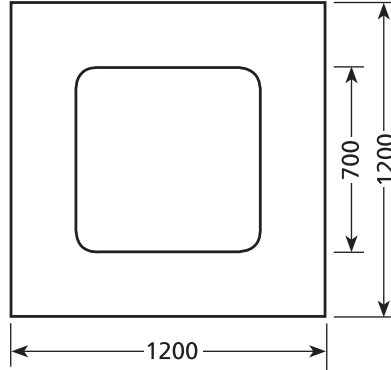

SMALL SQUARE 1m & less

R650S

LARGE SQUARE 1m & larger

S700L

S700S

S800L

S800S

S900L

CURVED

R650 OFFSET

C700S

C800L

5 SIDED TRIANGULAR

T800S

T800L

SHOWERDOME HEIGHT

Showerdomes are blown to a height of 150mm at the apex.