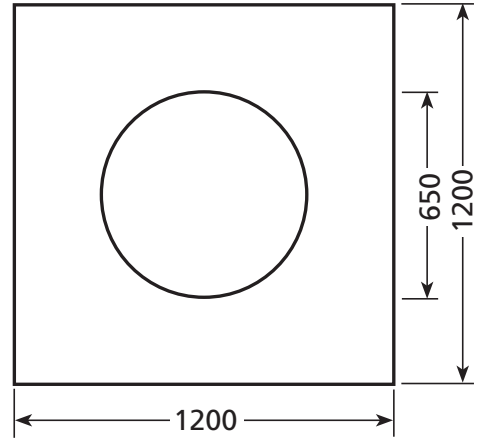

showerdome®

SHAPES & SIZES

SHOWERDOME HEIGHT

R650S

R650 OFFSET

R650L

C700S

C800L

T800S

T800L

See reverse side for more Showerdome Shapes & Sizes.

showerdome®

SHAPES & SIZES

SHOWERDOME HEIGHT

S700S

S700L