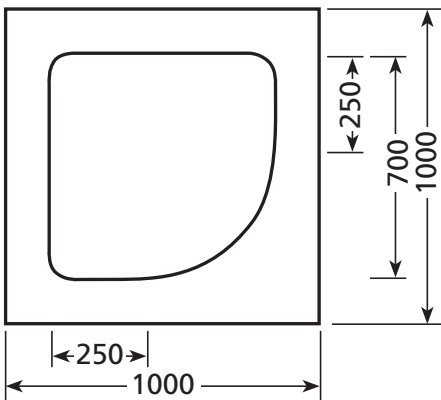

showerdome®

SHAPES & SIZES

SHOWERDOME HEIGHT

R650S

R650 OFFSET

R650L

C700S

C800L

T800S

T800L

See reverse side for more Showerdome Shapes & Sizes.

showerdome®

SHAPES & SIZES

SHOWERDOME HEIGHT

S700S

S700L