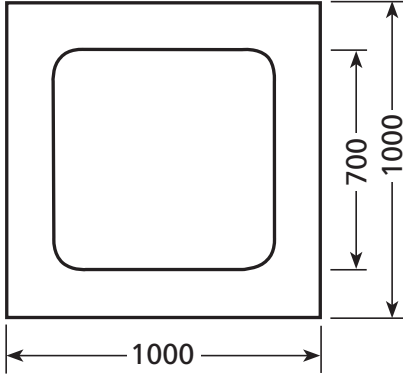

showerdome®

SHAPES & SIZES

SHOWERDOME HEIGHT

R650S

R650 OFFSET

R650L

C700S

C800L

T800S

T800L

See reverse side for more Showerdome Shapes & Sizes.

showerdome®

SHAPES & SIZES

SHOWERDOME HEIGHT

S700S

S700L