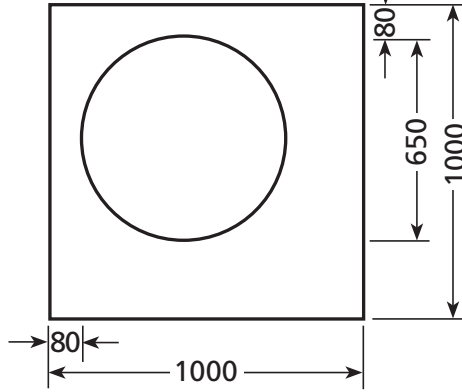

showerdome®

SHAPES & SIZES

SHOWERDOME HEIGHT

R650S

R650 OFFSET

R650L

C700S

C800L

T800S

T800L

See reverse side for more Showerdome Shapes & Sizes.

showerdome®

SHAPES & SIZES

SHOWERDOME HEIGHT

S700S

S700L