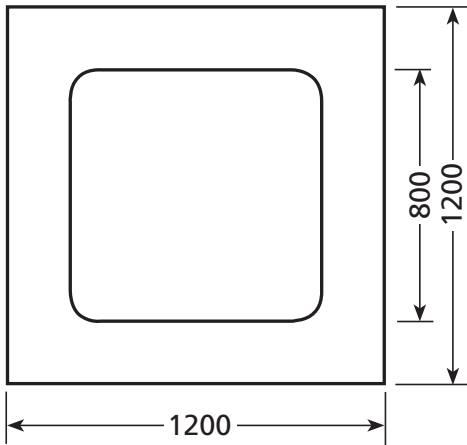

showerdome®

SHAPES & SIZES

SHOWERDOME HEIGHT

S800L