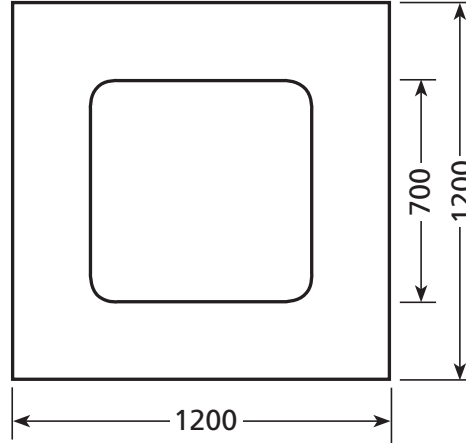

showerdome®

SHAPES & SIZES

SHOWERDOME HEIGHT

R650S

R650 OFFSET

R650L

C700S

C800L

T800S

T800L

See reverse side for more Showerdome Shapes & Sizes.

showerdome®

SHAPES & SIZES

SHOWERDOME HEIGHT

S700S

S700L