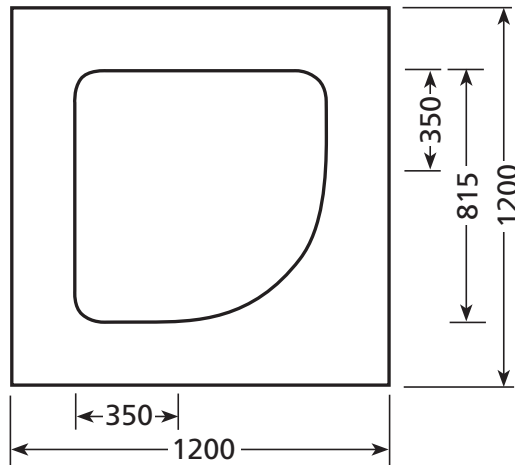

showerdome®

SHAPES & SIZES

SHOWERDOME HEIGHT

R650S

R650 OFFSET

R650L

C700S

C800L

T800S

T800L

See reverse side for more Showerdome Shapes & Sizes.

showerdome®

SHAPES & SIZES

SHOWERDOME HEIGHT

S700S

S700L