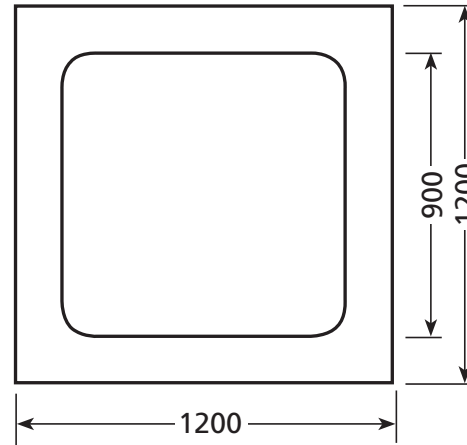

showerdome®

SHAPES & SIZES

SHOWERDOME HEIGHT

S900L