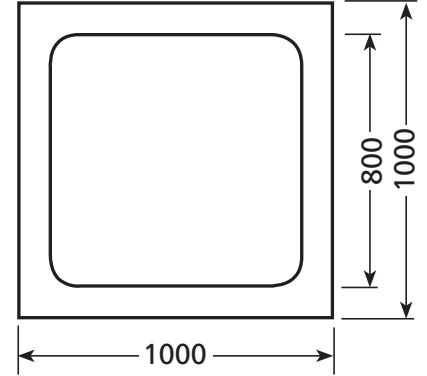

showerdome®

SHAPES & SIZES

SHOWERDOME HEIGHT

S800S