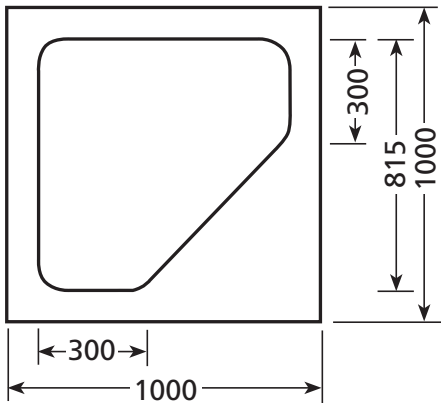

showerdome®

SHAPES & SIZES

SHOWERDOME HEIGHT

R650S

R650 OFFSET

R650L

C700S

C800L

T800S

T800L

See reverse side for more Showerdome Shapes & Sizes.

showerdome®

SHAPES & SIZES

SHOWERDOME HEIGHT

S700S

S700L