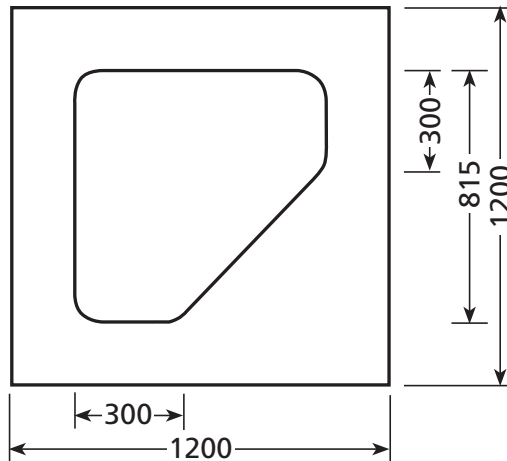

showerdome®

SHAPES & SIZES

SHOWERDOME HEIGHT

R650S

R650 OFFSET

R650L

C700S

C800L

T800S

T800L

See reverse side for more Showerdome Shapes & Sizes.

showerdome®

SHAPES & SIZES

SHOWERDOME HEIGHT

S700S

S700L