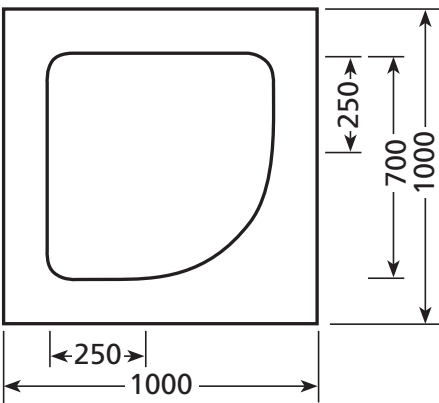

showerdome®

SHAPES & SIZES

SHOWERDOME HEIGHT

R650S

R650 OFFSET

R650L

C700S

C800L

T800S

T800L

See reverse side for more Showerdome Shapes & Sizes.

showerdome®

SHAPES & SIZES

SHOWERDOME HEIGHT

S700S

S800S