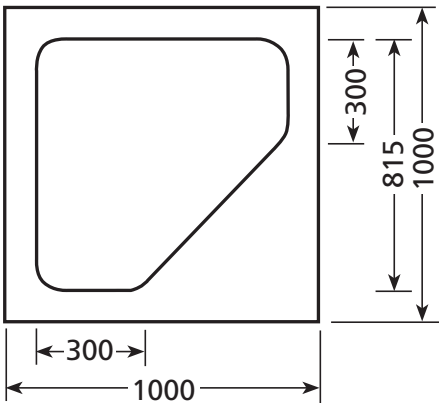

showerdome®

SHAPES & SIZES

SHOWERDOME HEIGHT

R650S

R650 OFFSET

R650L

C700S

C800L

T800S

T800L

See reverse side for more Showerdome Shapes & Sizes.

showerdome®

SHAPES & SIZES

SHOWERDOME HEIGHT

S700S

S800S