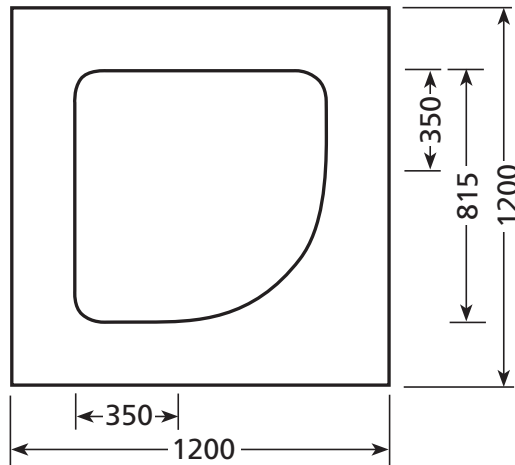

showerdome®

SHAPES & SIZES

SHOWERDOME HEIGHT

R650S

R650 OFFSET

R650L

C700S

C800L

T800S

T800L

See reverse side for more Showerdome Shapes & Sizes.

showerdome®

SHAPES & SIZES

SHOWERDOME HEIGHT

S700S

S800S