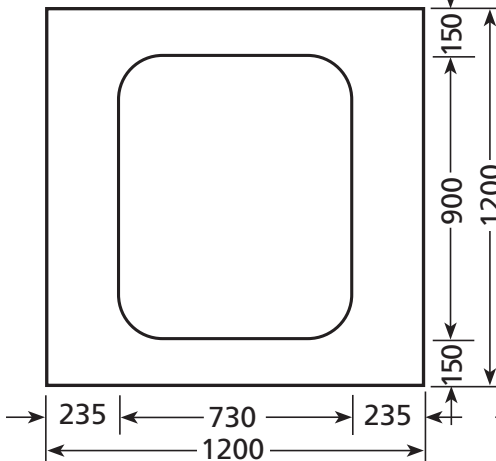

showerdome®

SHAPES & SIZES

SHOWERDOME HEIGHT

R650S

R650 OFFSET

R650L

C700S

C800L

T800S

T800L

See reverse side for more Showerdome Shapes & Sizes.

showerdome®

SHAPES & SIZES

SHOWERDOME HEIGHT

S700S

S800S

S700L

S800L

S900L

RC700L

RC700L OFFSET