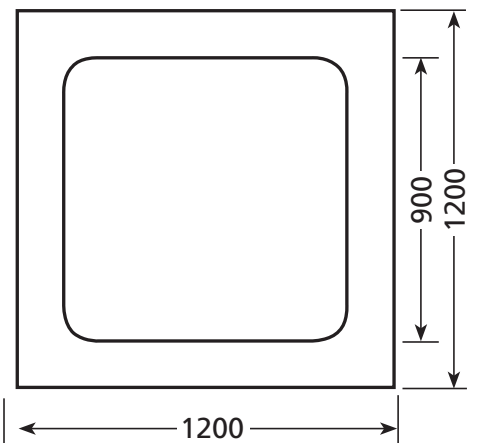

showerdome®

SHAPES & SIZES

SHOWERDOME HEIGHT

S900L