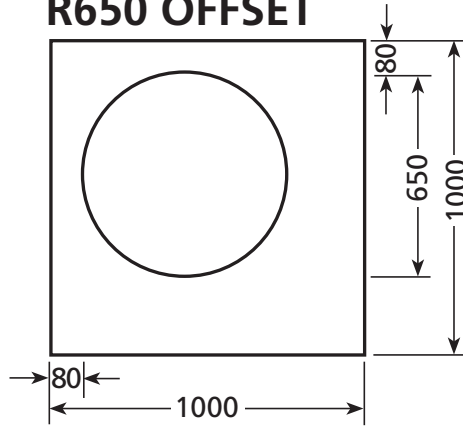

showerdome®

SHAPES & SIZES

SHOWERDOME HEIGHT

R650S

R650 OFFSET

R650L

C700S

C800L

T800S

T800L

See reverse side for more Showerdome Shapes & Sizes.

showerdome®

SHAPES & SIZES

SHOWERDOME HEIGHT

S700S

S800S