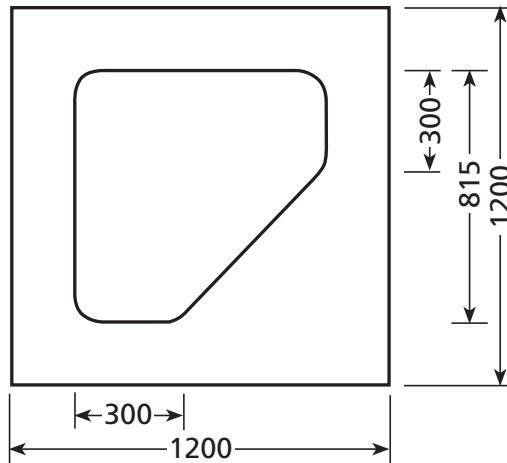

showerdome®

SHAPES & SIZES

SHOWERDOME HEIGHT

R650S

R650 OFFSET

R650L

C700S

C800L

T800S

T800L

See reverse side for more Showerdome Shapes & Sizes.

showerdome®

SHAPES & SIZES

SHOWERDOME HEIGHT

S700S

S800S