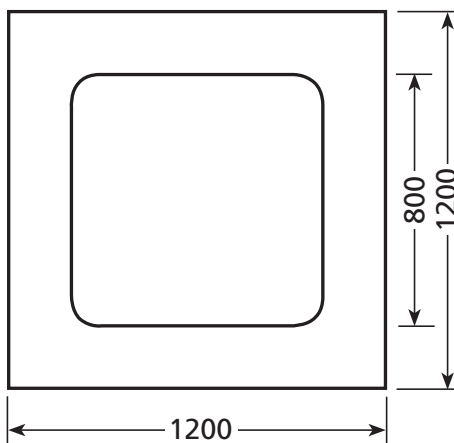

showerdome®

SHAPES & SIZES

SHOWERDOME HEIGHT

S800L