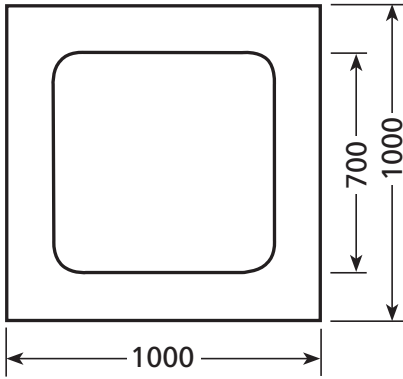

showerdome®

SHAPES & SIZES

SHOWERDOME HEIGHT

R650S

R650 OFFSET

R650L

C700S

C800L

T800S

T800L

See reverse side for more Showerdome Shapes & Sizes.

showerdome®

SHAPES & SIZES

SHOWERDOME HEIGHT

S700S

S800S