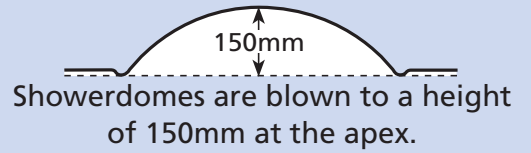

showerdome®

SHAPES & SIZES

SHOWERDOME HEIGHT

R650S

R650 OFFSET

R650L

C700S

C800L

T800S

T800L

See reverse side for more Showerdome Shapes & Sizes.

showerdome®

SHAPES & SIZES

SHOWERDOME HEIGHT

S700S

S800S