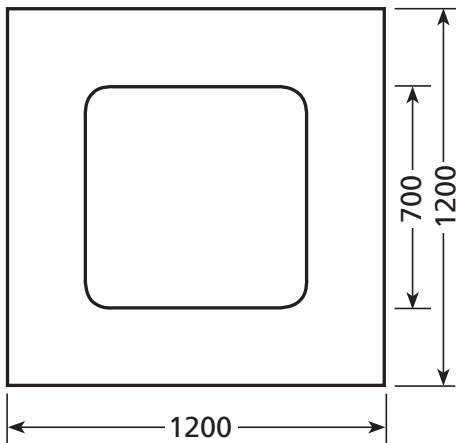

showerdome®

SHAPES & SIZES

SHOWERDOME HEIGHT

S700L