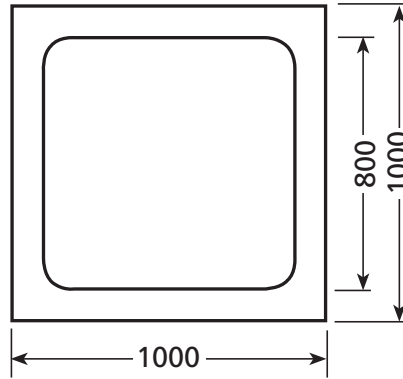

showerdome®

SHAPES & SIZES

SHOWERDOME HEIGHT

R650S

R650 OFFSET

R650L

C700S

C800L

T800S

T800L

See reverse side for more Showerdome Shapes & Sizes.

showerdome®

SHAPES & SIZES

SHOWERDOME HEIGHT

S700S

S800S