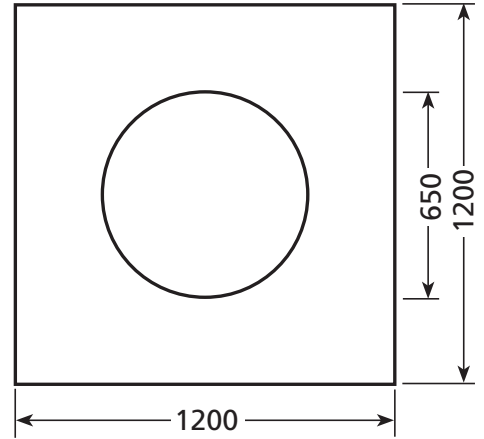

showerdome®

SHAPES & SIZES

SHOWERDOME HEIGHT

R650S

R650 OFFSET

R650L

C700S

C800L

T800S

T800L

See reverse side for more Showerdome Shapes & Sizes.

showerdome®

SHAPES & SIZES

SHOWERDOME HEIGHT

S700S

S800S